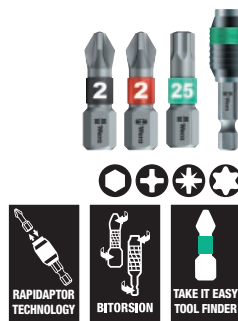

Bit-Check 12 BiTorsion 1

Convenient and Compact Bit-check allows for quick check of contents. Includes 11 bits and 1 Rapidaptor bit holder for rapid bit change.