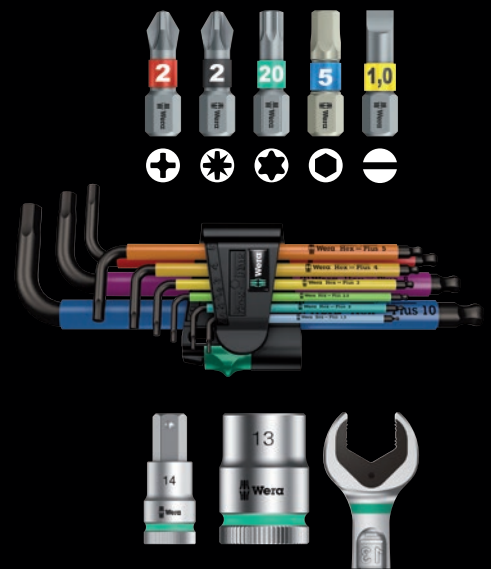

TAKE IT EASY TOOL FINDER SYSTEM

TAKE IT EASY tool finder system – with **profile and size colour-coding** for quick and easy tool selection. **Colour-coded system for:**

- Hexagon drive screws (L-Keys, Zyklop bit sockets),
- External hex drive screws and nuts (Joker wrenches, Zyklop sockets and Zyklop bit sockets with holding function)
- TORX® drive screws (L-Keys, Zyklop bit sockets).